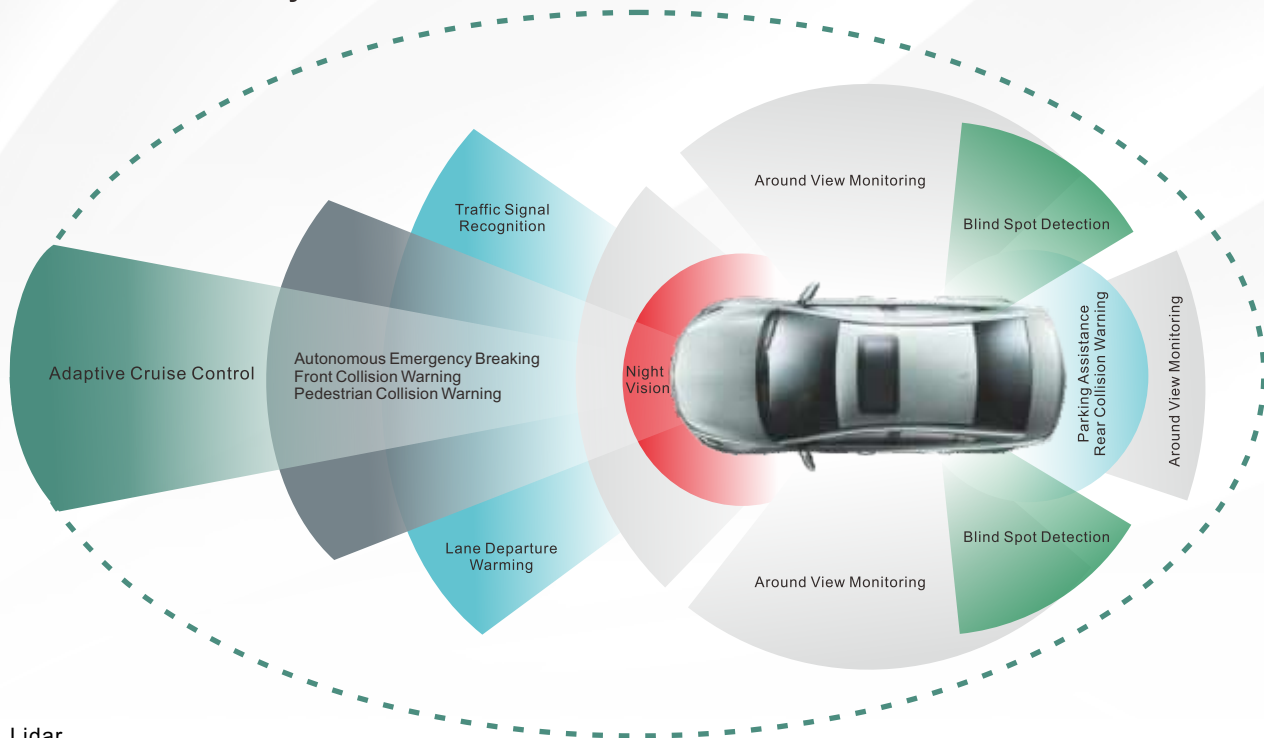

Start with Zero Basis
Laser ranging to locate and support fine adjustment

Features

■ **Fast Positioning**
Positioning within 1 minute

■ **Lightweight & Durable**
Newly upgraded aluminum alloy material

■ **Compatible with iSmartADAS**
Mobile targets

■ **Easy to Operate**
Electrically & manually adjusted beam

■ **Equipped with removable**
pad holder

■ **All-round Fine Tuning**
Horizontal, front and back, left and right multi-directional fine-tuning

■ **Quick & Accurate**
Full laser and no tape measure

Supported sensors and systems

- Lidar
- Millimeter Wave Radar
- Front/Rear Camera
- Mirror Camera
- Night Vision
- All-around Camera

LDW

ACC

RCW

AVM

BSD

NVS