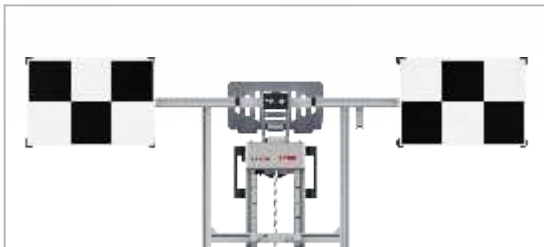

High precision
Millimeter calibration accuracy