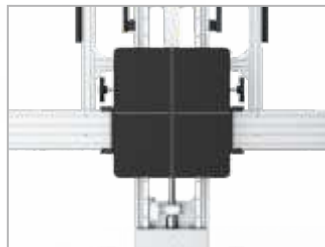

Fast positioning
Electric and manual lifting of beam